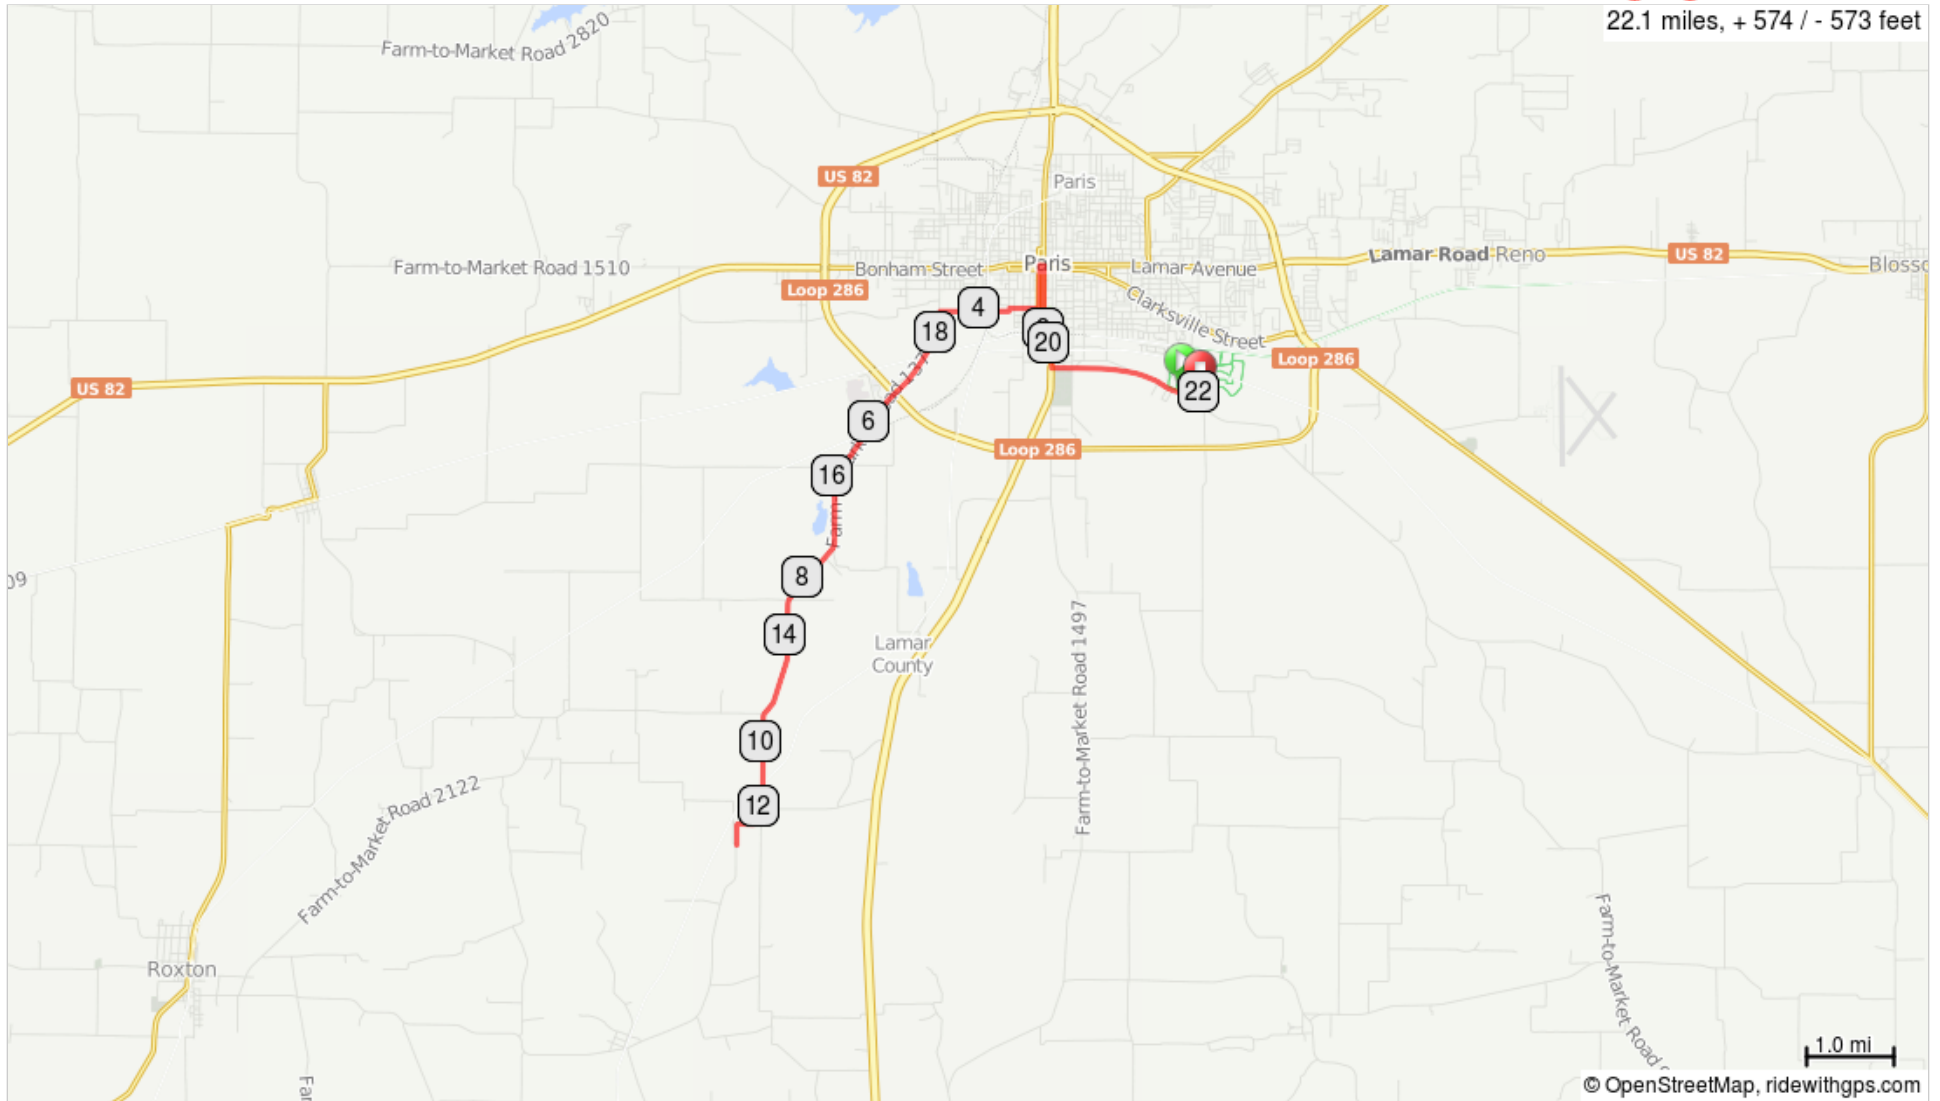

Tour de Paris 22

22.1 miles, + 574 / - 573 feet

Tour de Paris 22

0.0	0.0	🚩	Start of route
0.7	0.7	↑	Continue onto New Jefferson Rd

0.7 miles. +9/-2 feet

1.3	0.6	↑	Continue onto Evergreen St
1.5	0.2	→	R onto S Church St
1.9	0.4	←	L onto E Hearne Ave
2.0	0.1	→	R onto S Main St

1.4 miles. +14/-1 feet

2.8	0.8	←	L onto Bonham St/N Plaza/U.S. 82 Bus
2.8	0.0	←	L onto 1st St SW/W Plaza
3.3	0.5	→	R onto W Washington St
3.7	0.3	←	L onto 7th St SW
3.7	0.0	↑	Continue onto W Washington St

1.7 miles. +2/-63 feet

4.5	0.8	←	L onto 19th St SW
18.3	13.8	→	R onto W Washington St

14.6 miles. +429/-439 feet

19.0	0.8	↑	Continue onto 7th St SW
19.1	0.0	→	R onto W Washington St
19.4	0.3	→	R onto 1st St SW
19.7	0.3	←	L onto W Hearne Ave
19.9	0.2	→	R onto S Church St

1.6 miles. +37/-12 feet

20.2	0.4	←	L onto Evergreen St
20.5	0.3	↑	Continue onto New Jefferson Rd

0.7 miles. +0/-0 feet

21.1	0.6	↑	Continue onto Jefferson Rd
22.0	0.9	→	R onto S Collegiate Dr/Jefferson Rd