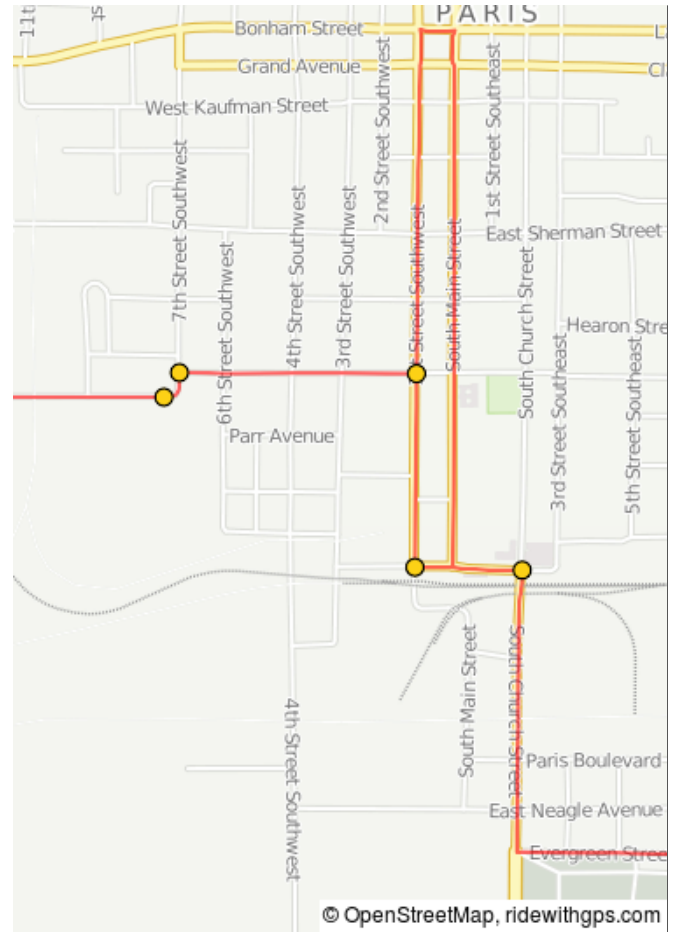

Tour de Paris 22

22.1 miles, + 574 / - 573 feet

Tour de Paris 22

0.0	0.0	🚩	Start of route
0.7	0.7	↑	Continue onto New Jefferson Rd

0.7 miles. +9/-2 feet

1.3	0.6	↑	Continue onto Evergreen St
1.5	0.2	→	R onto S Church St
1.9	0.4	←	L onto E Hearne Ave
2.0	0.1	→	R onto S Main St

1.4 miles. +14/-1 feet

2.8	0.8	←	L onto Bonham St/N Plaza/U.S. 82 Bus
2.8	0.0	←	L onto 1st St SW/W Plaza
3.3	0.5	→	R onto W Washington St
3.7	0.3	←	L onto 7th St SW
3.7	0.0	↑	Continue onto W Washington St

1.7 miles. +2/-63 feet

4.5	0.8	←	L onto 19th St SW
18.3	13.8	→	R onto W Washington St

14.6 miles. +429/-439 feet

19.0	0.8	↑	Continue onto 7th St SW
19.1	0.0	→	R onto W Washington St
19.4	0.3	→	R onto 1st St SW
19.7	0.3	←	L onto W Hearne Ave
19.9	0.2	→	R onto S Church St

1.6 miles. +37/-12 feet

20.2	0.4	←	L onto Evergreen St
20.5	0.3	↑	Continue onto New Jefferson Rd

0.7 miles. +0/-0 feet

21.1	0.6	↑	Continue onto Jefferson Rd
22.0	0.9	→	R onto S Collegiate Dr/Jefferson Rd