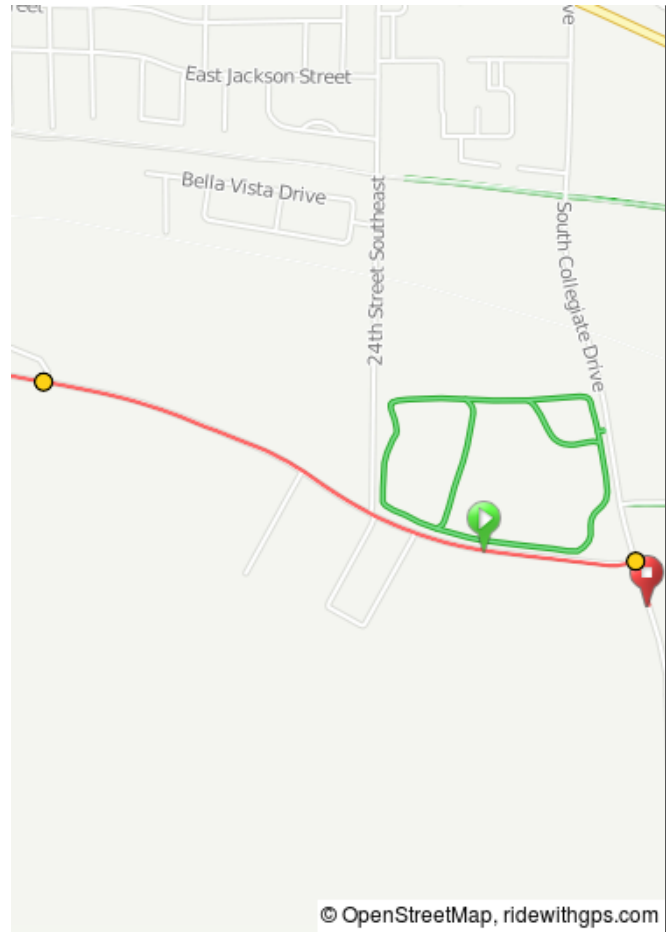

Tour de Paris 22

22.1 miles, + 574 / - 573 feet

Tour de Paris 22

0.0	0.0	🚩	Start of route
0.7	0.7	↑	Continue onto New Jefferson Rd

0.7 miles. +9/-2 feet

1.3	0.6	↑	Continue onto Evergreen St
1.5	0.2	→	R onto S Church St
1.9	0.4	←	L onto E Hearne Ave
2.0	0.1	→	R onto S Main St

1.4 miles. +14/-1 feet

2.8	0.8	←	L onto Bonham St/N Plaza/U.S. 82 Bus
2.8	0.0	←	L onto 1st St SW/W Plaza
3.3	0.5	→	R onto W Washington St
3.7	0.3	←	L onto 7th St SW
3.7	0.0	↑	Continue onto W Washington St

1.7 miles. +2/-63 feet

4.5	0.8	←	L onto 19th St SW
18.3	13.8	→	R onto W Washington St

14.6 miles. +429/-439 feet

19.0	0.8	↑	Continue onto 7th St SW
19.1	0.0	→	R onto W Washington St
19.4	0.3	→	R onto 1st St SW
19.7	0.3	←	L onto W Hearne Ave
19.9	0.2	→	R onto S Church St

1.6 miles. +37/-12 feet

20.2	0.4	←	L onto Evergreen St
20.5	0.3	↑	Continue onto New Jefferson Rd

0.7 miles. +0/-0 feet

21.1	0.6	↑	Continue onto Jefferson Rd
22.0	0.9	→	R onto S Collegiate Dr/Jefferson Rd