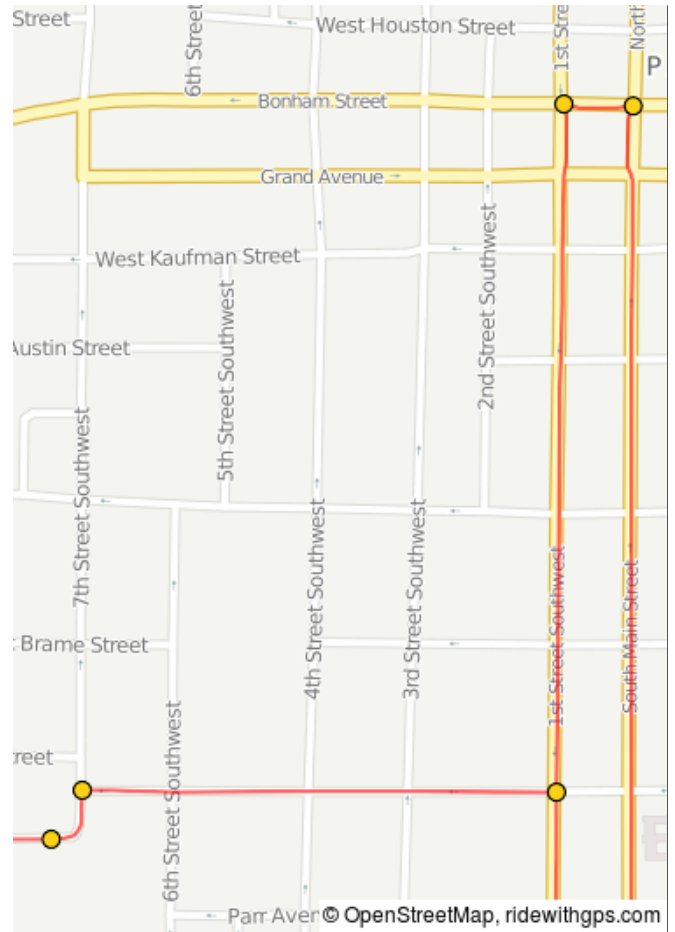

Tour de Paris 22

22.1 miles, + 574 / - 573 feet

Tour de Paris 22

0.0	0.0	🚩	Start of route
0.7	0.7	↑	Continue onto New Jefferson Rd

0.7 miles. +9/-2 feet

1.3	0.6	↑	Continue onto Evergreen St
1.5	0.2	→	R onto S Church St
1.9	0.4	←	L onto E Hearne Ave
2.0	0.1	→	R onto S Main St

1.4 miles. +14/-1 feet

2.8	0.8	←	L onto Bonham St/N Plaza/U.S. 82 Bus
2.8	0.0	←	L onto 1st St SW/W Plaza
3.3	0.5	→	R onto W Washington St
3.7	0.3	←	L onto 7th St SW
3.7	0.0	↑	Continue onto W Washington St

1.7 miles. +2/-63 feet

4.5	0.8	←	L onto 19th St SW
18.3	13.8	→	R onto W Washington St

14.6 miles. +429/-439 feet

19.0	0.8	↑	Continue onto 7th St SW
19.1	0.0	→	R onto W Washington St
19.4	0.3	→	R onto 1st St SW
19.7	0.3	←	L onto W Hearne Ave
19.9	0.2	→	R onto S Church St

1.6 miles. +37/-12 feet

20.2	0.4	←	L onto Evergreen St
20.5	0.3	↑	Continue onto New Jefferson Rd

0.7 miles. +0/-0 feet

21.1	0.6	↑	Continue onto Jefferson Rd
22.0	0.9	→	R onto S Collegiate Dr/Jefferson Rd