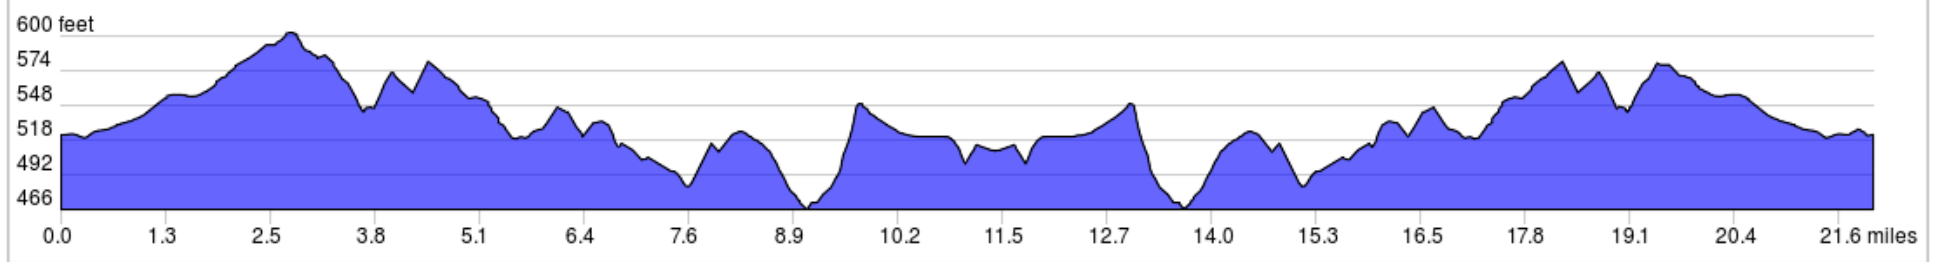

Tour de Paris 22

22.1 miles, + 574 / - 573 feet

Tour de Paris 22

0.0	0.0	🚩	Start of route
0.7	0.7	↑	Continue onto New Jefferson Rd

0.7 miles. +9/-2 feet

1.3	0.6	↑	Continue onto Evergreen St
1.5	0.2	→	R onto S Church St
1.9	0.4	←	L onto E Hearne Ave
2.0	0.1	→	R onto S Main St

1.4 miles. +14/-1 feet

2.8	0.8	←	L onto Bonham St/N Plaza/U.S. 82 Bus
2.8	0.0	←	L onto 1st St SW/W Plaza
3.3	0.5	→	R onto W Washington St
3.7	0.3	←	L onto 7th St SW
3.7	0.0	↑	Continue onto W Washington St

1.7 miles. +2/-63 feet

4.5	0.8	←	L onto 19th St SW
18.3	13.8	→	R onto W Washington St

14.6 miles. +429/-439 feet

19.0	0.8	↑	Continue onto 7th St SW
19.1	0.0	→	R onto W Washington St
19.4	0.3	→	R onto 1st St SW
19.7	0.3	←	L onto W Hearne Ave
19.9	0.2	→	R onto S Church St

1.6 miles. +37/-12 feet

20.2	0.4	←	L onto Evergreen St
20.5	0.3	↑	Continue onto New Jefferson Rd

0.7 miles. +0/-0 feet

21.1	0.6	↑	Continue onto Jefferson Rd
22.0	0.9	→	R onto S Collegiate Dr/Jefferson Rd